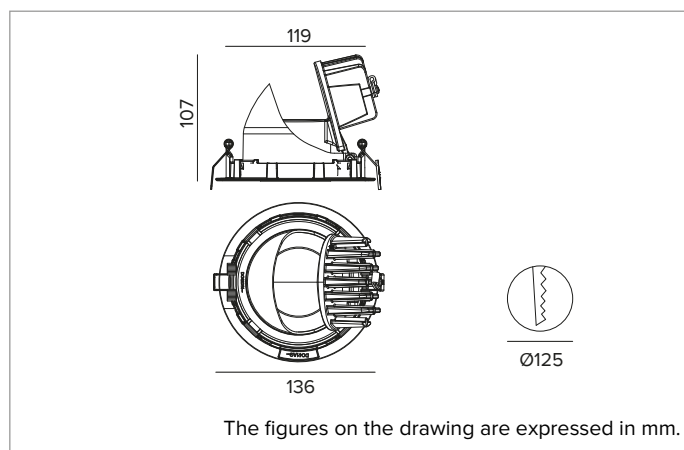

1T9305EL | CCTEVO EXTRACTABLE 125

Recessed extractable LED projector

		3500K	H(m)	D(m)	Emax(lx)
		Ra90		41°	
		Fixture Power	21W	1	0.74 3274
		Source Flux	2356lm	2	1.49 818
		Fixture Flux	1796lm	3	2.23 364
		Efficacy	88lm/W	4	2.97 205
TS1333	Imax=1389cd/klm	Imax	3274cd	5	3.71 131

CCT nominal: 3500K

Lifetime (L80/B10): >50000h tq +25°C

ILLUMINOTECHNICAL CHARACTERISTICS

MWFL - precision optics with a black silicone cut off ring. Version with a transparent PMMA lens. UGR<22 (EN 12464-1).

Optic: LENS

Beam angles: MWFL

Optical efficiency: 76%

Fixture flux: 1796lm

Luminous efficacy: 88lm/W

Photobiological safety: Compliant with RG1 low risk group

MECHANICAL CHARACTERISTICS

Die-cast black painted anodised aluminium body and dissipator. Friction rotation system on hinges with adjustability of the fixture from -25°/+75° on a vertical plane and can be manually aimed to 355° on a horizontal plane. Trim version with an integrated black ring.