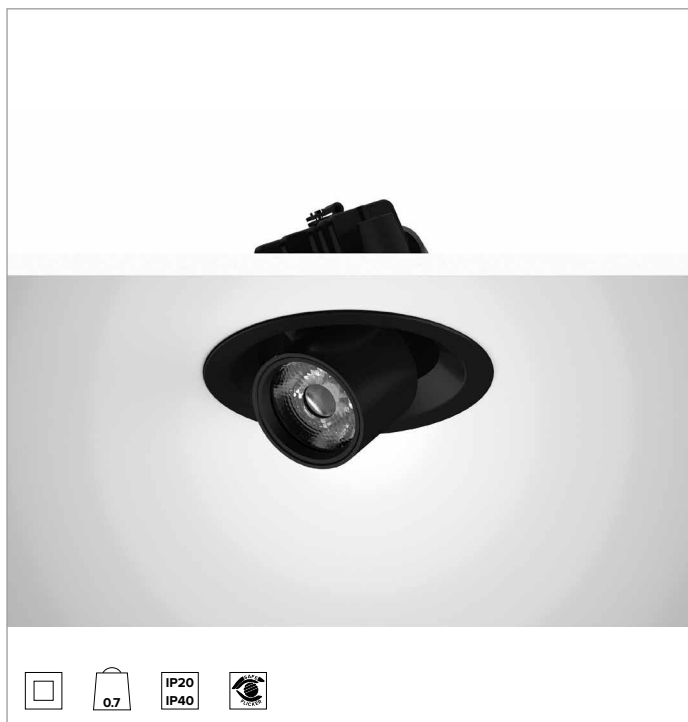

1T9305EL | CCTEVO EXTRACTABLE 125

Recessed extractable LED projector

		3500K	H(m)	D(m)	Emax(lx)
		Ra90		41°	
		Fixture Power	21W	1	0.74 3274
		Source Flux	2356lm	2	1.49 818
		Fixture Flux	1796lm	3	2.23 364
		Efficacy	88lm/W	4	2.97 205
TS1333	Imax=1389cd/klm	Imax	3274cd	5	3.71 131

CCT nominal: 3500K

Lifetime (L80/B10): >50000h tq +25°C

ILLUMINOTECHNICAL CHARACTERISTICS

MWFL - precision optics with a black silicone cut off ring. Version with a transparent PMMA lens. UGR<22 (EN 12464-1).

Optic: LENS

Beam angles: MWFL

Optical efficiency: 76%

Fixture flux: 1796lm

Luminous efficacy: 88lm/W

Photobiological safety: Compliant with RG1 low risk group

MECHANICAL CHARACTERISTICS

Die-cast black painted anodised aluminium body and dissipator. Friction rotation system on hinges with adjustability of the fixture from -25°/+75° on a vertical plane and can be manually aimed to 355° on a horizontal plane. Trim version with an integrated black ring.

Colour and finish: Deep black

Weight: 0.7Kg

Degree of protection: IP20 for recessed part

Degree of protection: IP40 for exposed part

ELECTRICAL CHARACTERISTICS

Integrated electronic ON-OFF driver.

Fixture Power: 21W